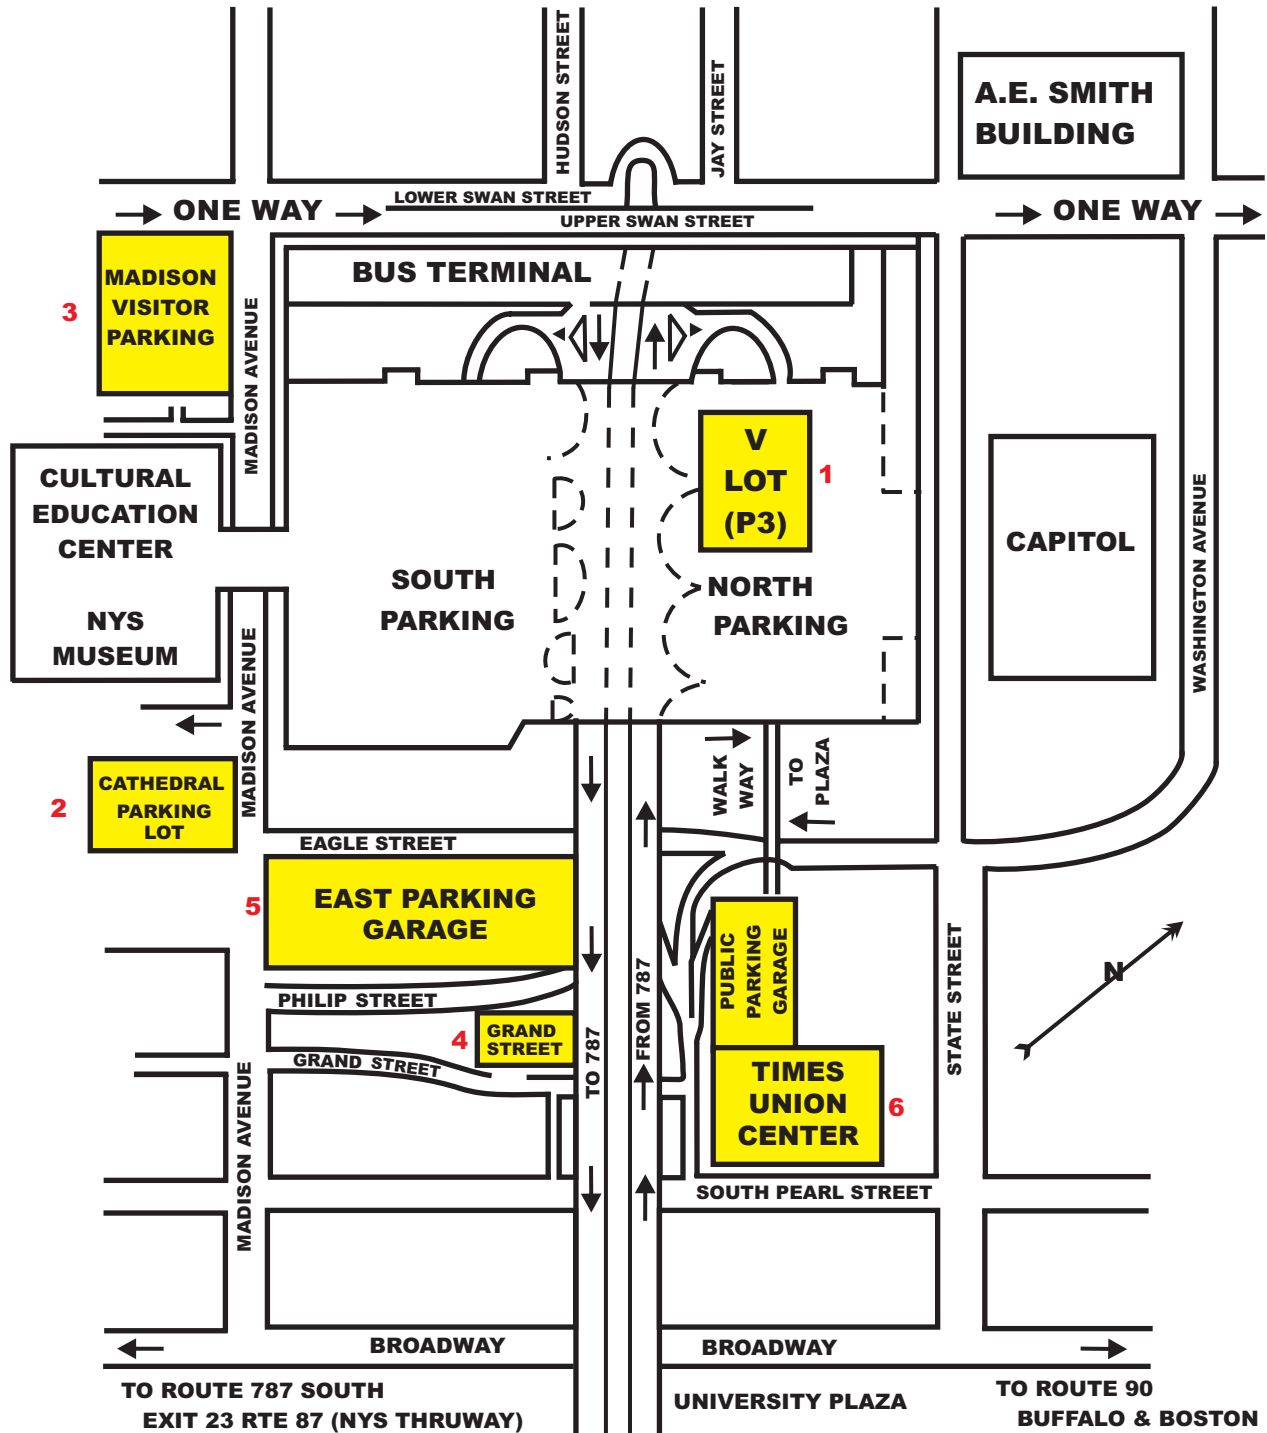

NYS OFFICE OF GENERAL SERVICES

Serving New York

AVAILABLE VISITOR PARKING EVENINGS AND WEEKENDS

1. V Lot (P3 North Area) - Empire State Plaza Underground Parking Level 3. (**\$5.00**)
2. Cathedral Parking Lot - Madison Avenue east of Cultural Education Center
3. Madison Visitor Lot - Madison Avenue west of Cultural Education Center
4. Grand Street Surface Lot - Grand Street, northeast side of ESP East Parking Garage
5. East Parking Garage - Corner Eagle and Madison, east bound south mall arterial. **This lot is open to the public at no charge after 3:00 p.m.**

Privately Owned Public Parking Facilities

6. Times Union Center Parking Garage - Access from South Pearl Street ramp to Empire State Plaza